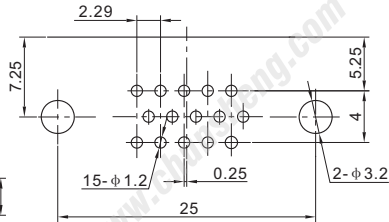

HDR-15F-303

P.C.B LAYOUT
(VIEWED FROM COPPER SIDE)