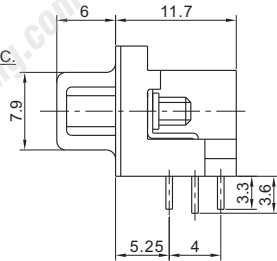

HDR-15F-303

P.C.B LAYOUT
(VIEWED FROM COPPER SIDE)