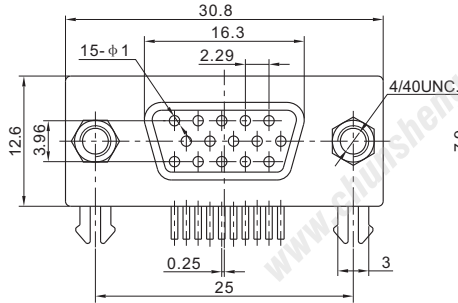

HDR-15F-303

P.C.B LAYOUT
(VIEWED FROM COPPER SIDE)