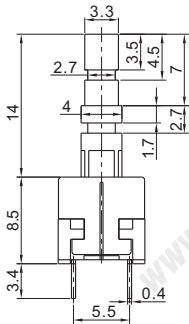

PS-22E85AL

型号规格 MODEL NO	操作功能 OPERATING MODE
PS-22E85AL	自锁 (Self-lock)
PS-22E85ANL	有声无锁 (Non-lock)
PS-22E85ANLS	无声无锁 (Non-lock/Sound)