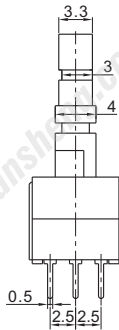

PS-22E85AL

型号规格 MODEL NO	操作功能 OPERATING MODE
PS-22E85AL	自锁 (Self-lock)
PS-22E85ANL	有声无锁 (Non-lock)
PS-22E85ANLS	无声无锁 (Non-lock/Sound)