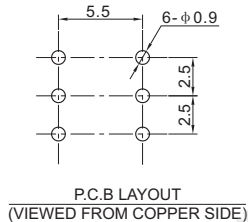

PS-22E85AL

型号规格 MODEL NO	操作功能 OPERATING MODE
PS-22E85AL	自锁 (Self-lock)
PS-22E85ANL	有声无锁 (Non-lock)
PS-22E85ANLS	无声无锁 (Non-lock/Sound)