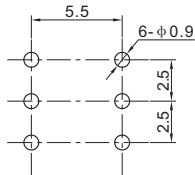

PS-22E85BL

型号规格 MODEL NO	操作功能 OPERATING MODE
PS-22E85BL	自锁 (Self-lock)
PS-22E85BNL	有声无锁 (Non-lock)
PS-22E85BNLS	无声无锁 (Non-lock/Sound)