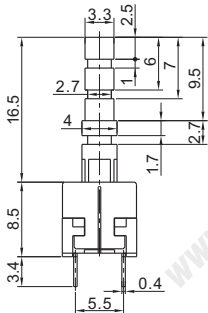

PS-22E85BL

型号规格 MODEL NO	操作功能 OPERATING MODE
PS-22E85BL	自锁 (Self-lock)
PS-22E85BNL	有声无锁 (Non-lock)
PS-22E85BNLS	无声无锁 (Non-lock/Sound)