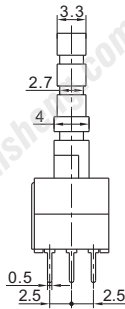

PS-22E85BL

型号规格 MODEL NO	操作功能 OPERATING MODE
PS-22E85BL	自锁 (Self-lock)
PS-22E85BNL	有声无锁 (Non-lock)
PS-22E85BNLS	无声无锁 (Non-lock/Sound)