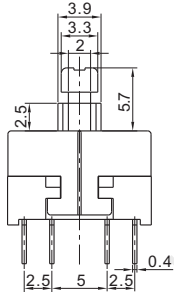

PS-42E85L

P.C.B LAYOUT
(VIEWED FROM COPPER SIDE)

型号规格 MODEL NO	操作功能 OPERATING MODE
PS-42E85L	自锁 (Self-lock)
PS-42E85NL	有声无锁 (Non-lock)
PS-42E85NLS	无声无锁 (Non-lock/Sound)