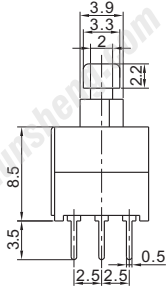

PS-42E85L

P.C.B LAYOUT
(VIEWED FROM COPPER SIDE)

型号规格 MODEL NO	操作功能 OPERATING MODE
PS-42E85L	自锁 (Self-lock)
PS-42E85NL	有声无锁 (Non-lock)
PS-42E85NLS	无声无锁 (Non-lock/Sound)