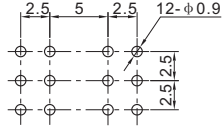

PS-42E85L

P.C.B LAYOUT
(VIEWED FROM COPPER SIDE)

型号规格 MODEL NO	操作功能 OPERATING MODE
PS-42E85L	自锁 (Self-lock)
PS-42E85NL	有声无锁 (Non-lock)
PS-42E85NLS	无声无锁 (Non-lock/Sound)