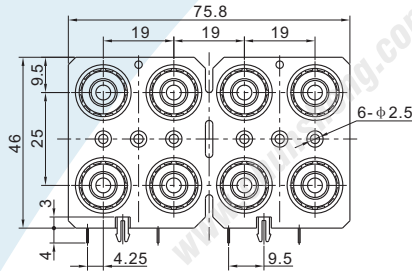

WP8-21

P.C.B LAYOUT
(VIEWED FROM COPPER SIDE)